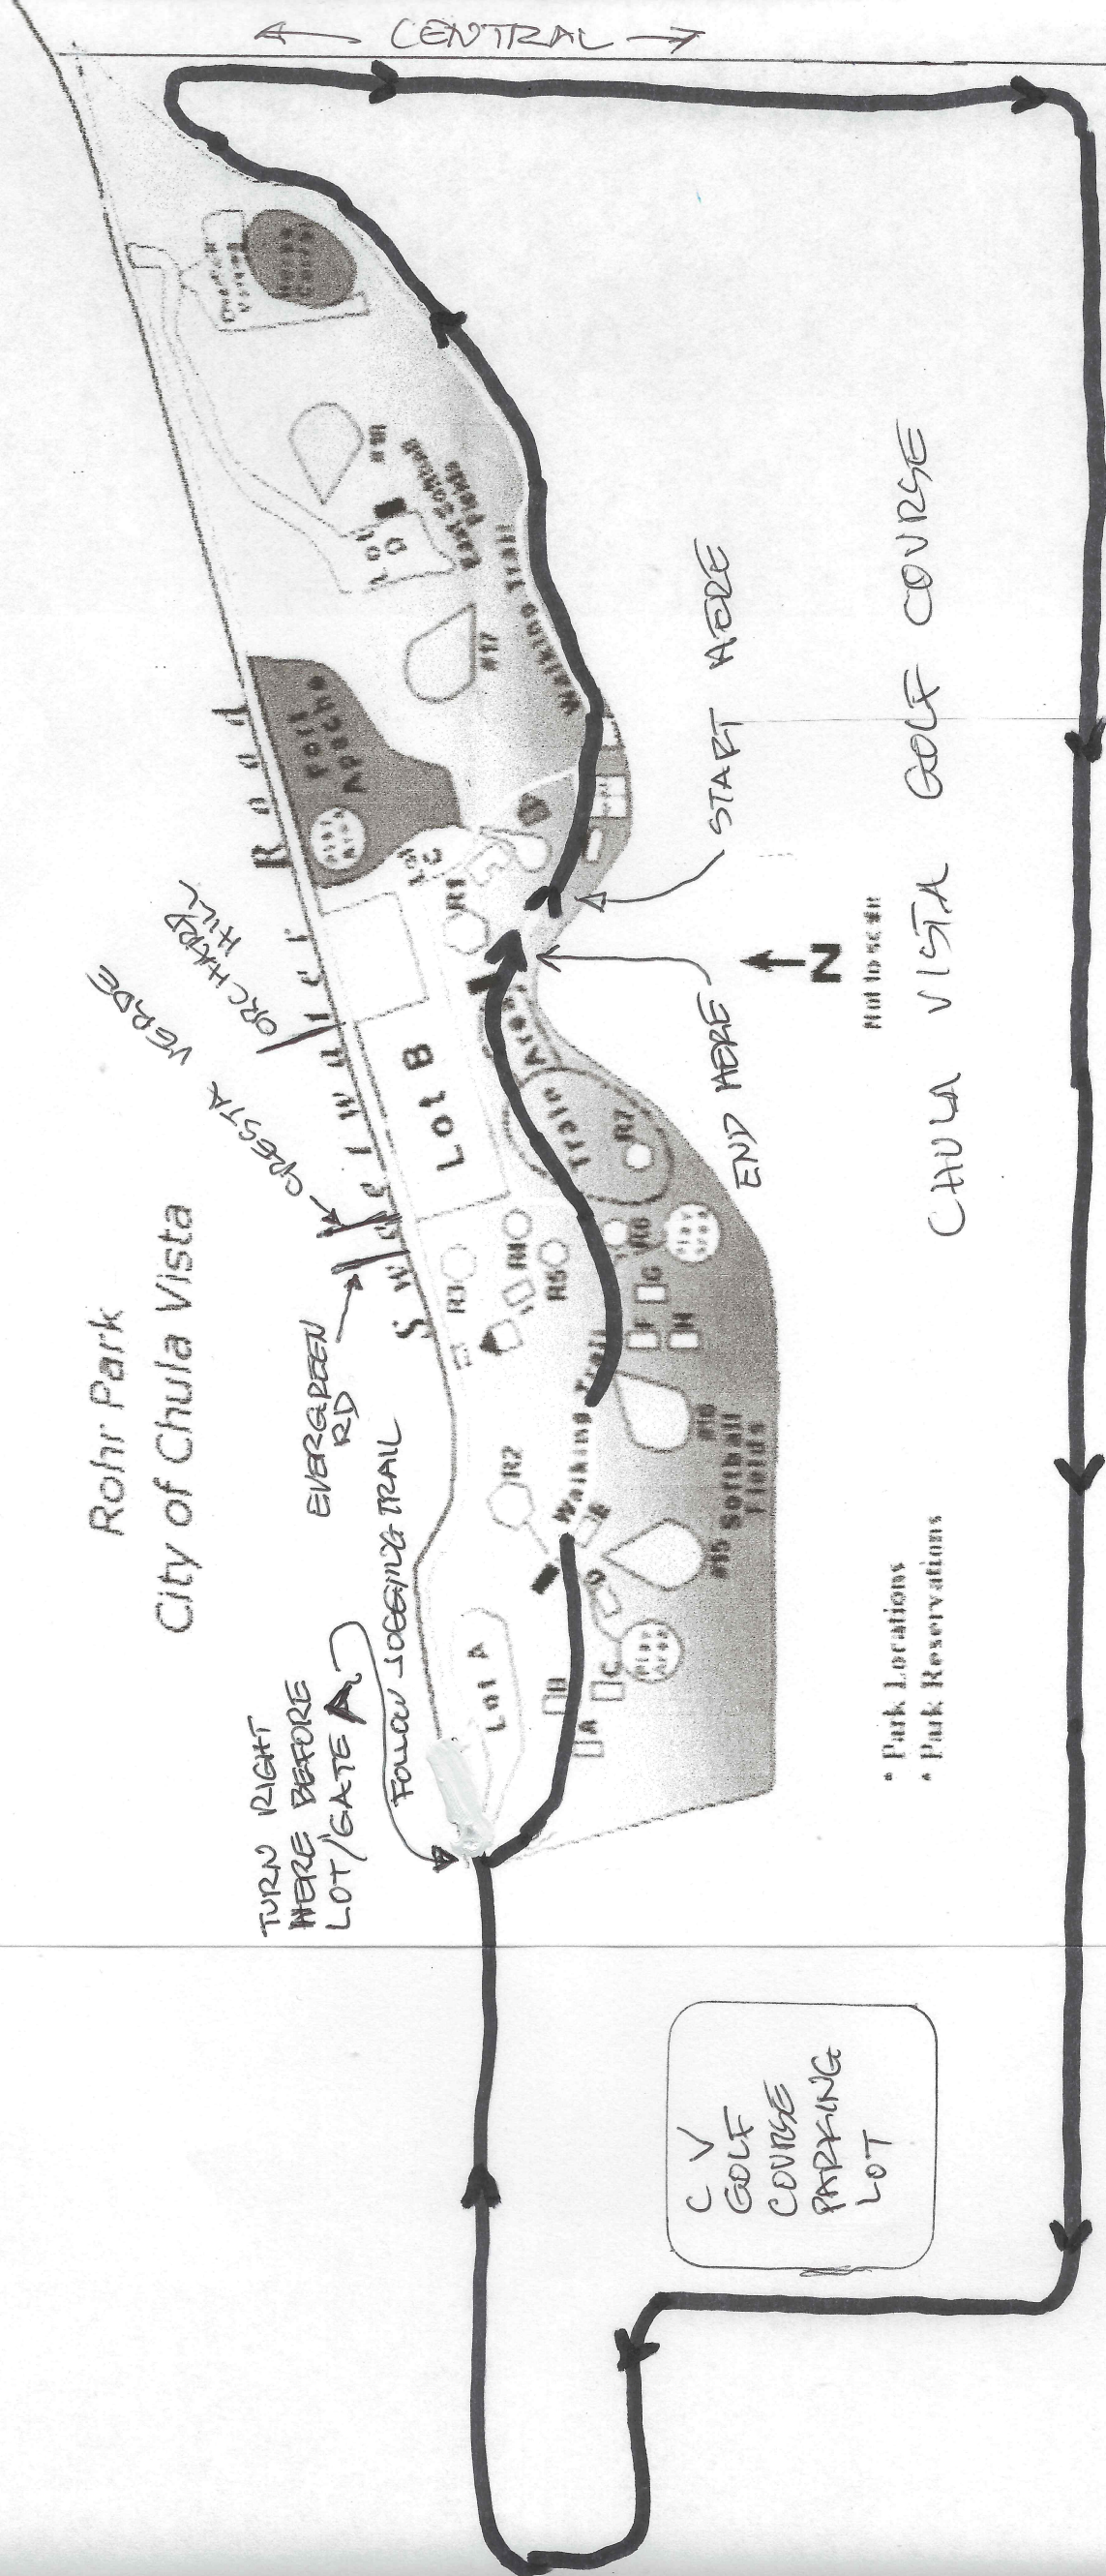

← CENTRAL →

Rohr Park
City of Chula Vista

EVERGREEN RD
CRESTA VERDE
ORCHARD HILL

TURN RIGHT
HERE BEFORE
LOT/GATE A

Follow JOGGING TRAIL

C V
GOLF
COURSE
PARKING
LOT

START HERE

END HERE

N

PHOTO SCENE

CHULA VISTA GOLF COURSE

* Park Locations
* Park Reservations

← BONITA ROAD →